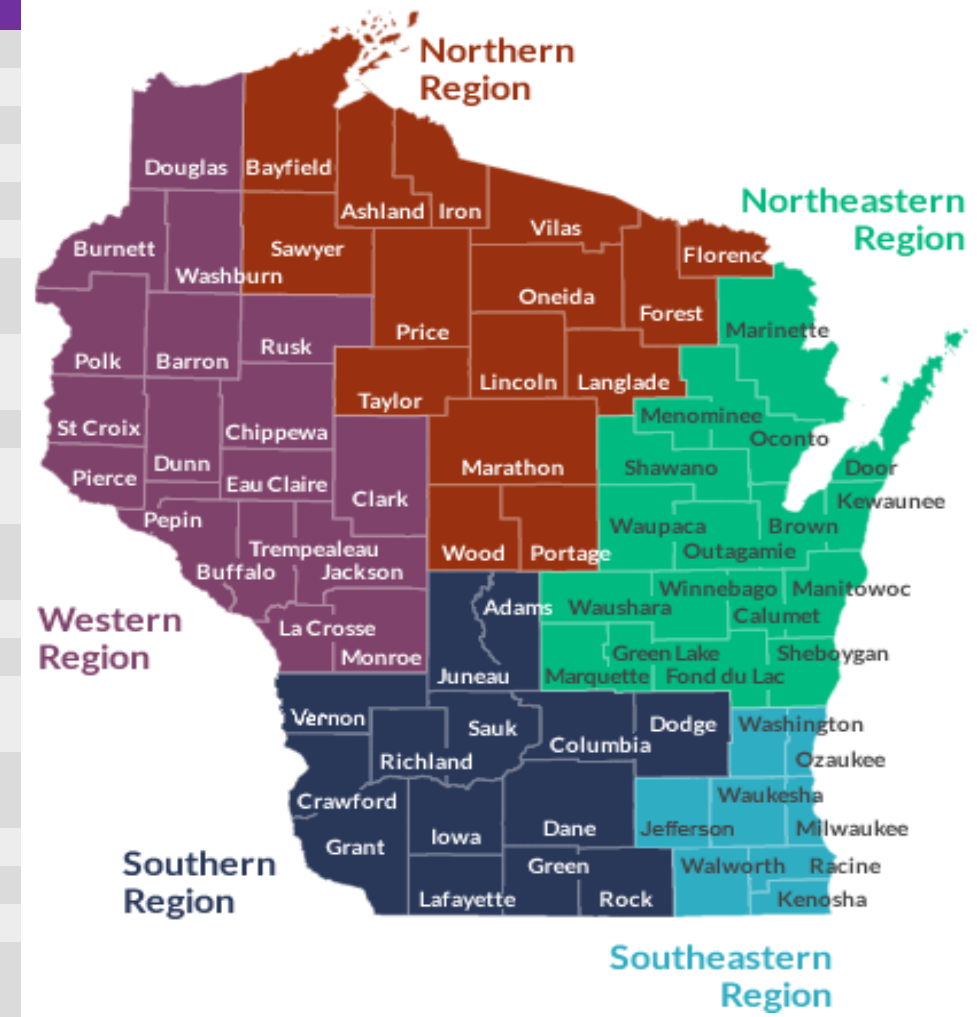

Northern Region			
Company	Contact	Website	Areas Served
AMHERST TELEPHONE CO.	715-824-5529	WI-NET.COM	AMHERST, POLONIA, ROSHOLT
24-7 TELECOM	888 247-2035, 715-231-2000	24-7TELECOM.COM	EAU GALLE, ELK LAKE, ROCK FALLS, SPRING LAKE
NORVADO	800-250-8927	NORVADO.COM	BARNES, BENOIT, CABLE, CORNUCOPIA, DRUMMOND, GRANDVIEW, IRON RIVER, LA POINTE, MAPLE, MARENGO, MASON, NAMEKAGON, PORT WING
INDIANHEAD TELEPHONE CO.	715-353-2434	BEVCOMM.NET	EXELAND, RADISSON, WEYERHAUSER
PRICE COUNTY TELEPHONE CO.	715-339-2151	PCTCNET.NET	PHILLIPS, PRENTICE, SOO LAKE
SOLARUS	715-421-8111 800-421-9282	SOLARUS.NET	NEKOOSA, PORT EDWARDS, RUDOLPH, WISCONSIN RAPIDS