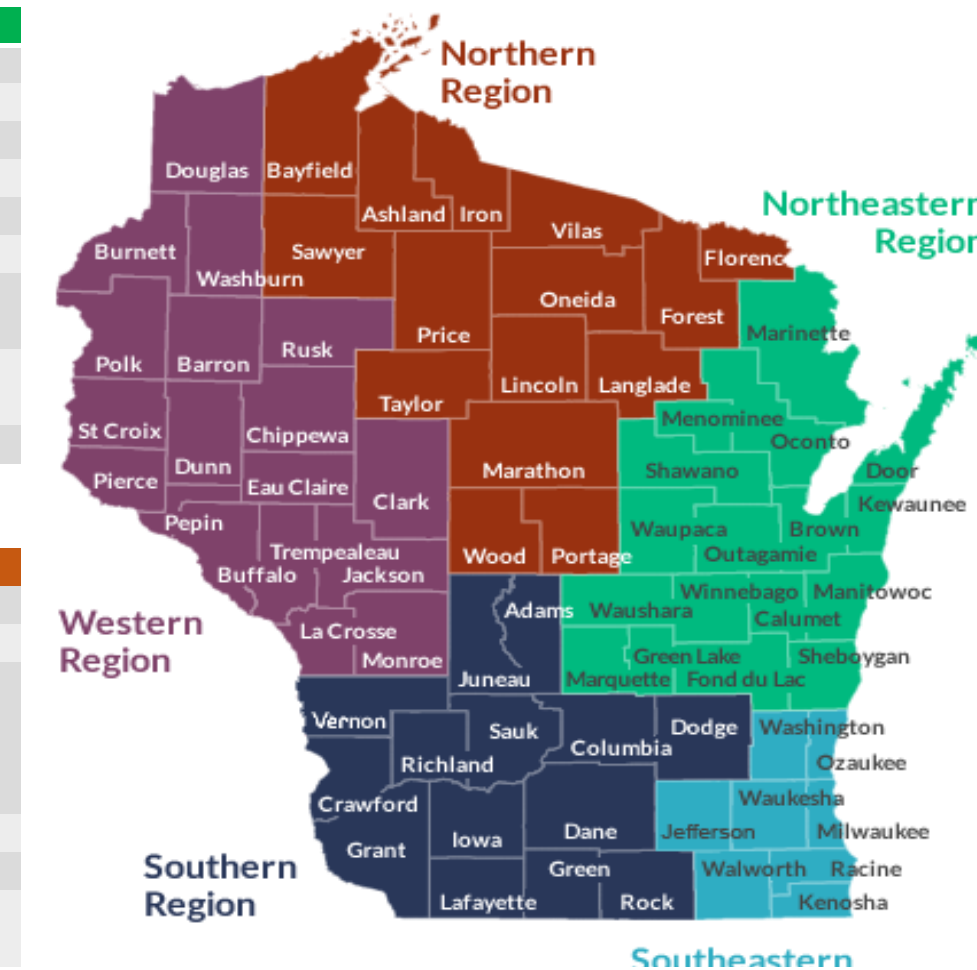

Northern Region			
Company	Contact	Website	Areas Served
AMHERST TELEPHONE CO.	715-824-5529	WI-NET.COM	AMHERST, POLONIA, ROSHOLT
24-7 TELECOM	888 247-2035, 715-231-2000	24-7TELECOM.COM	EAU GALLE, ELK LAKE, ROCK FALLS, SPRING LAKE
NORVADO	800-250-8927	NORVADO.COM	BARNES, BENOIT, CABLE, CORNUCOPIA, DRUMMOND, GRANDVIEW, IRON RIVER, LA POINTE, MAPLE, MARENGO, MASON, NAMEKAGON, PORT WING
INDIANHEAD TELEPHONE CO.	715-353-2434	BEVCOMM.NET	EXELAND, RADISSON, WEYERHAUSER
PRICE COUNTY TELEPHONE CO.	715-339-2151	PCTCNET.NET	PHILLIPS, PRENTICE, SOO LAKE
SOLARUS	715-421-8111 800-421-9282	SOLARUS.NET	NEKOOSA, PORT EDWARDS, RUDOLPH, WISCONSIN RAPIDS